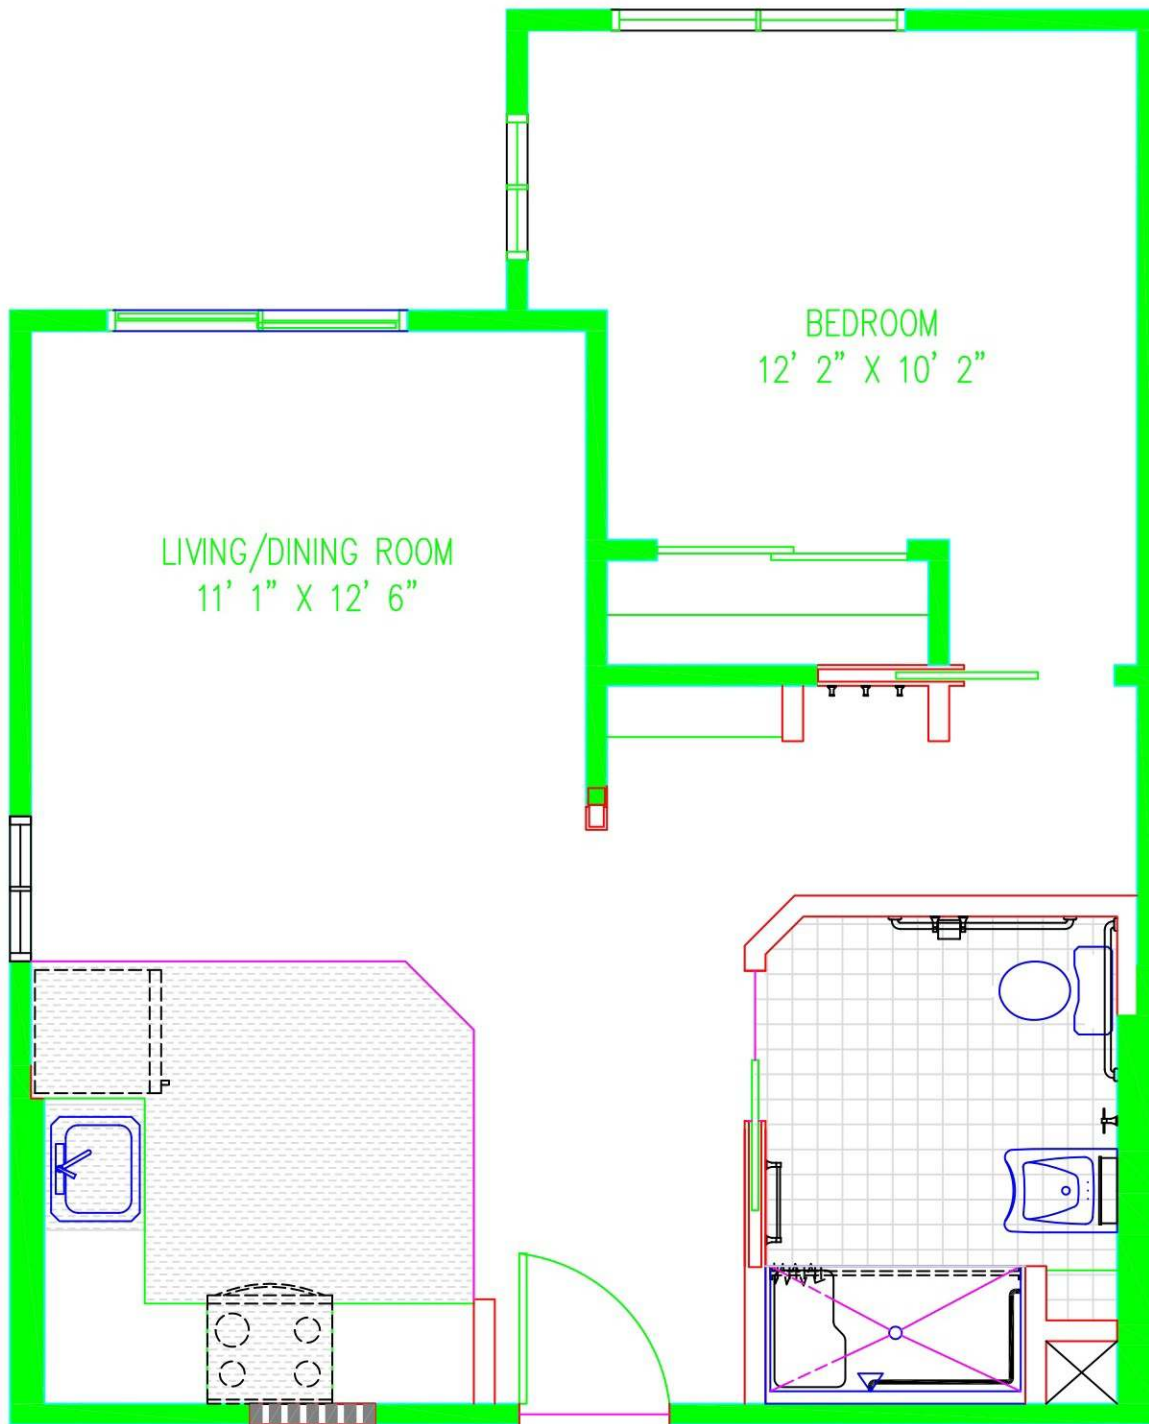

UNIT 1 (1 BED 1BATH)

UNIT 1H DISABLED (1BED 1BATH)

BEDROOM 1
12' 2" X 10' 2"

LIVING/DINING
ROOM
11' X 14' 5"

BEDROOM 2
11' 3 X 12' 3"

UNIT 2 (2 BED 1 BATH)

UNIT 2H DISABLED (2 BED 1 BATH)