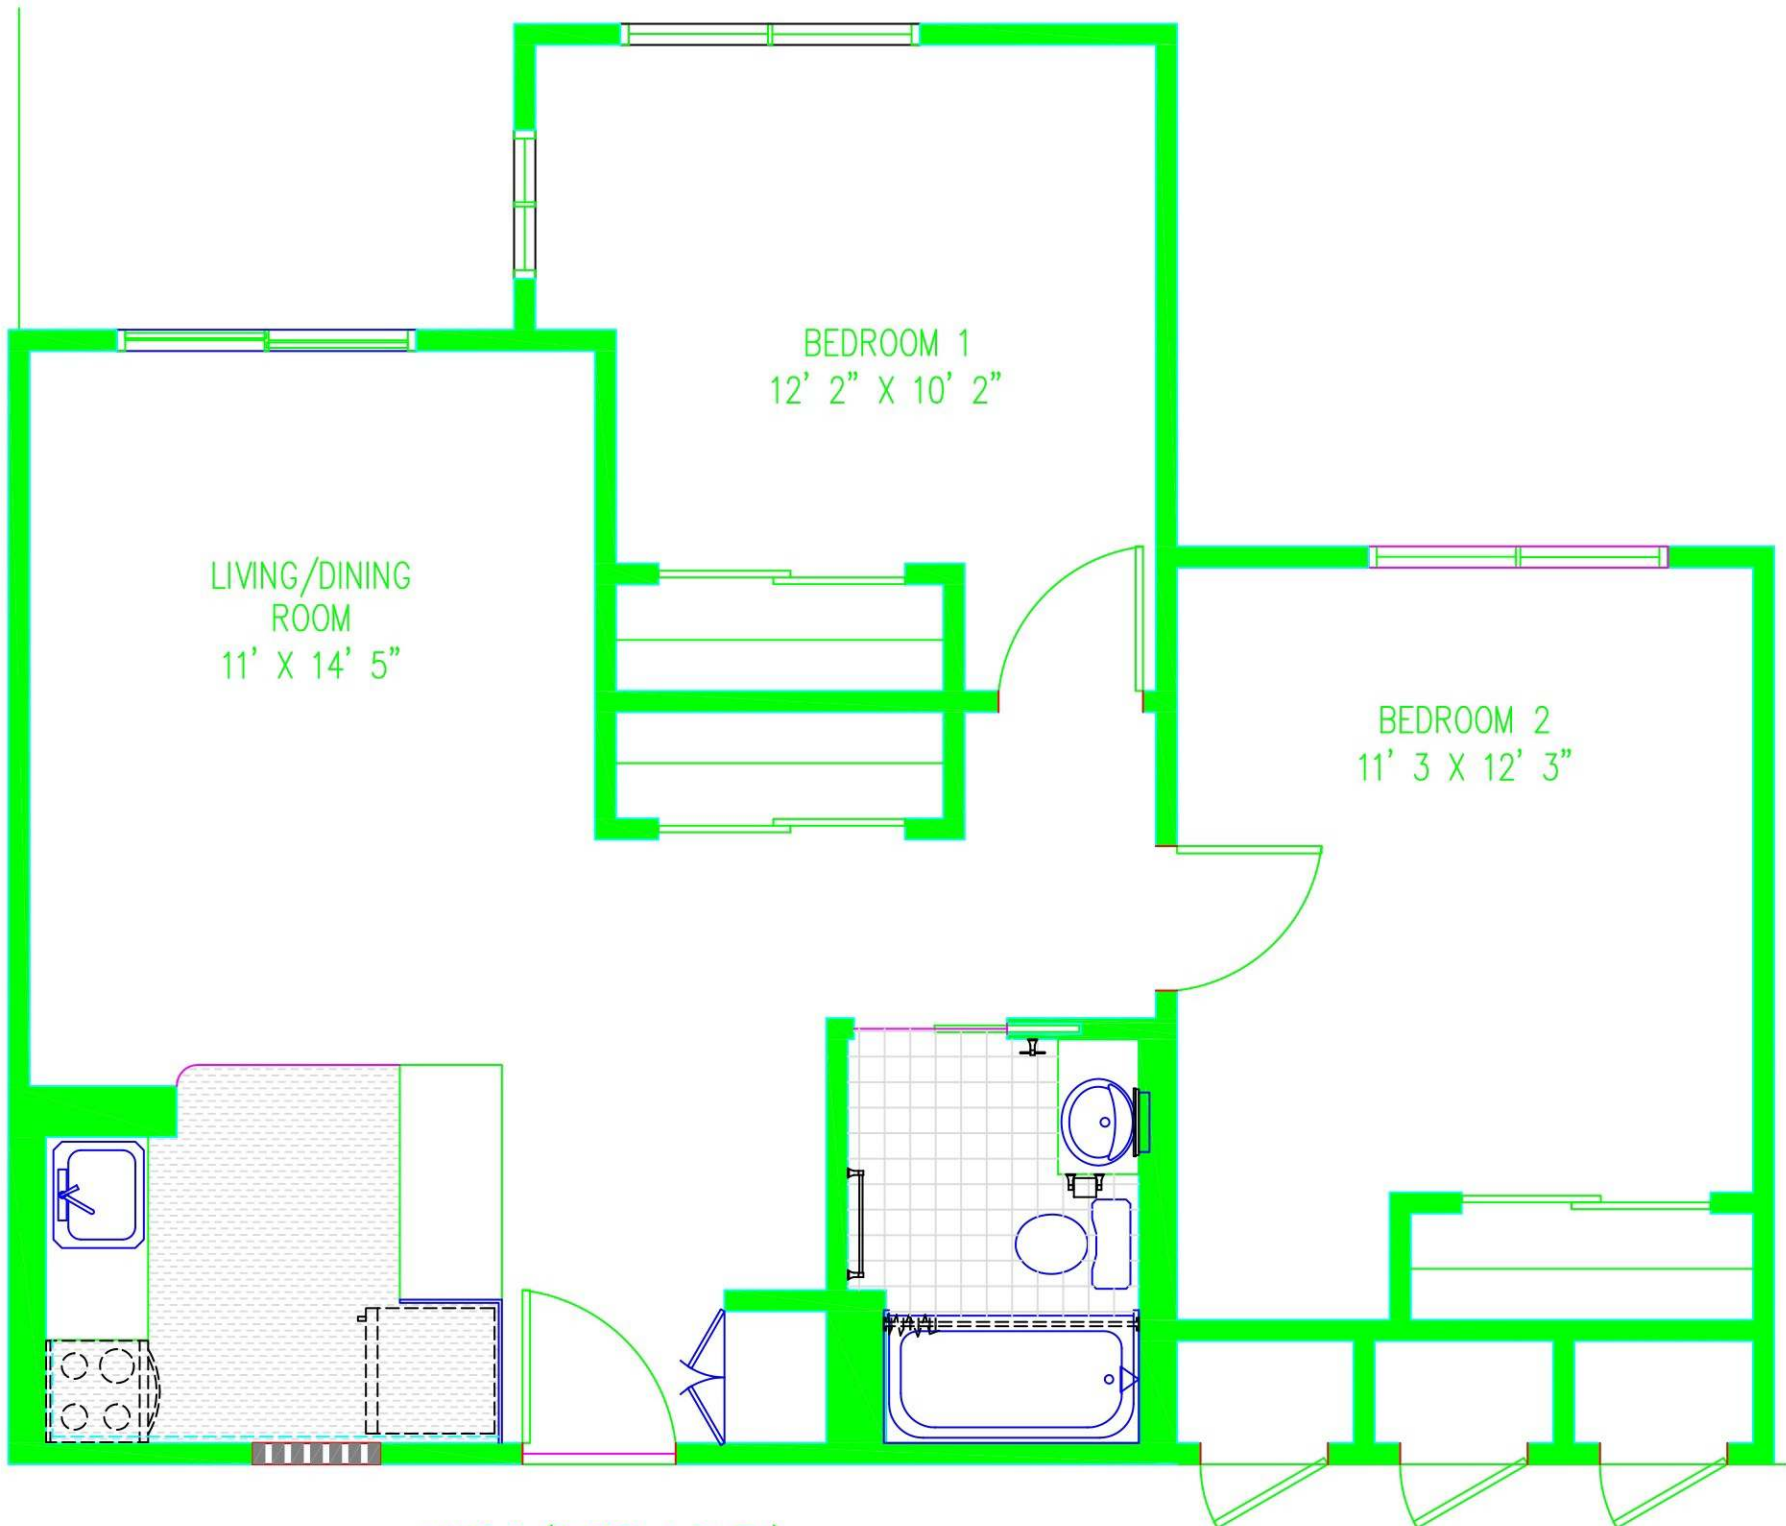

UNIT 1 (1 BED 1BATH)

UNIT 1H DISABLED (1BED 1BATH)

BEDROOM 1
12' 2" X 10' 2"

LIVING/DINING
ROOM
11' X 14' 5"

BEDROOM 2
11' 3 X 12' 3"

UNIT 2 (2 BED 1 BATH)

UNIT 2H DISABLED (2 BED 1 BATH)