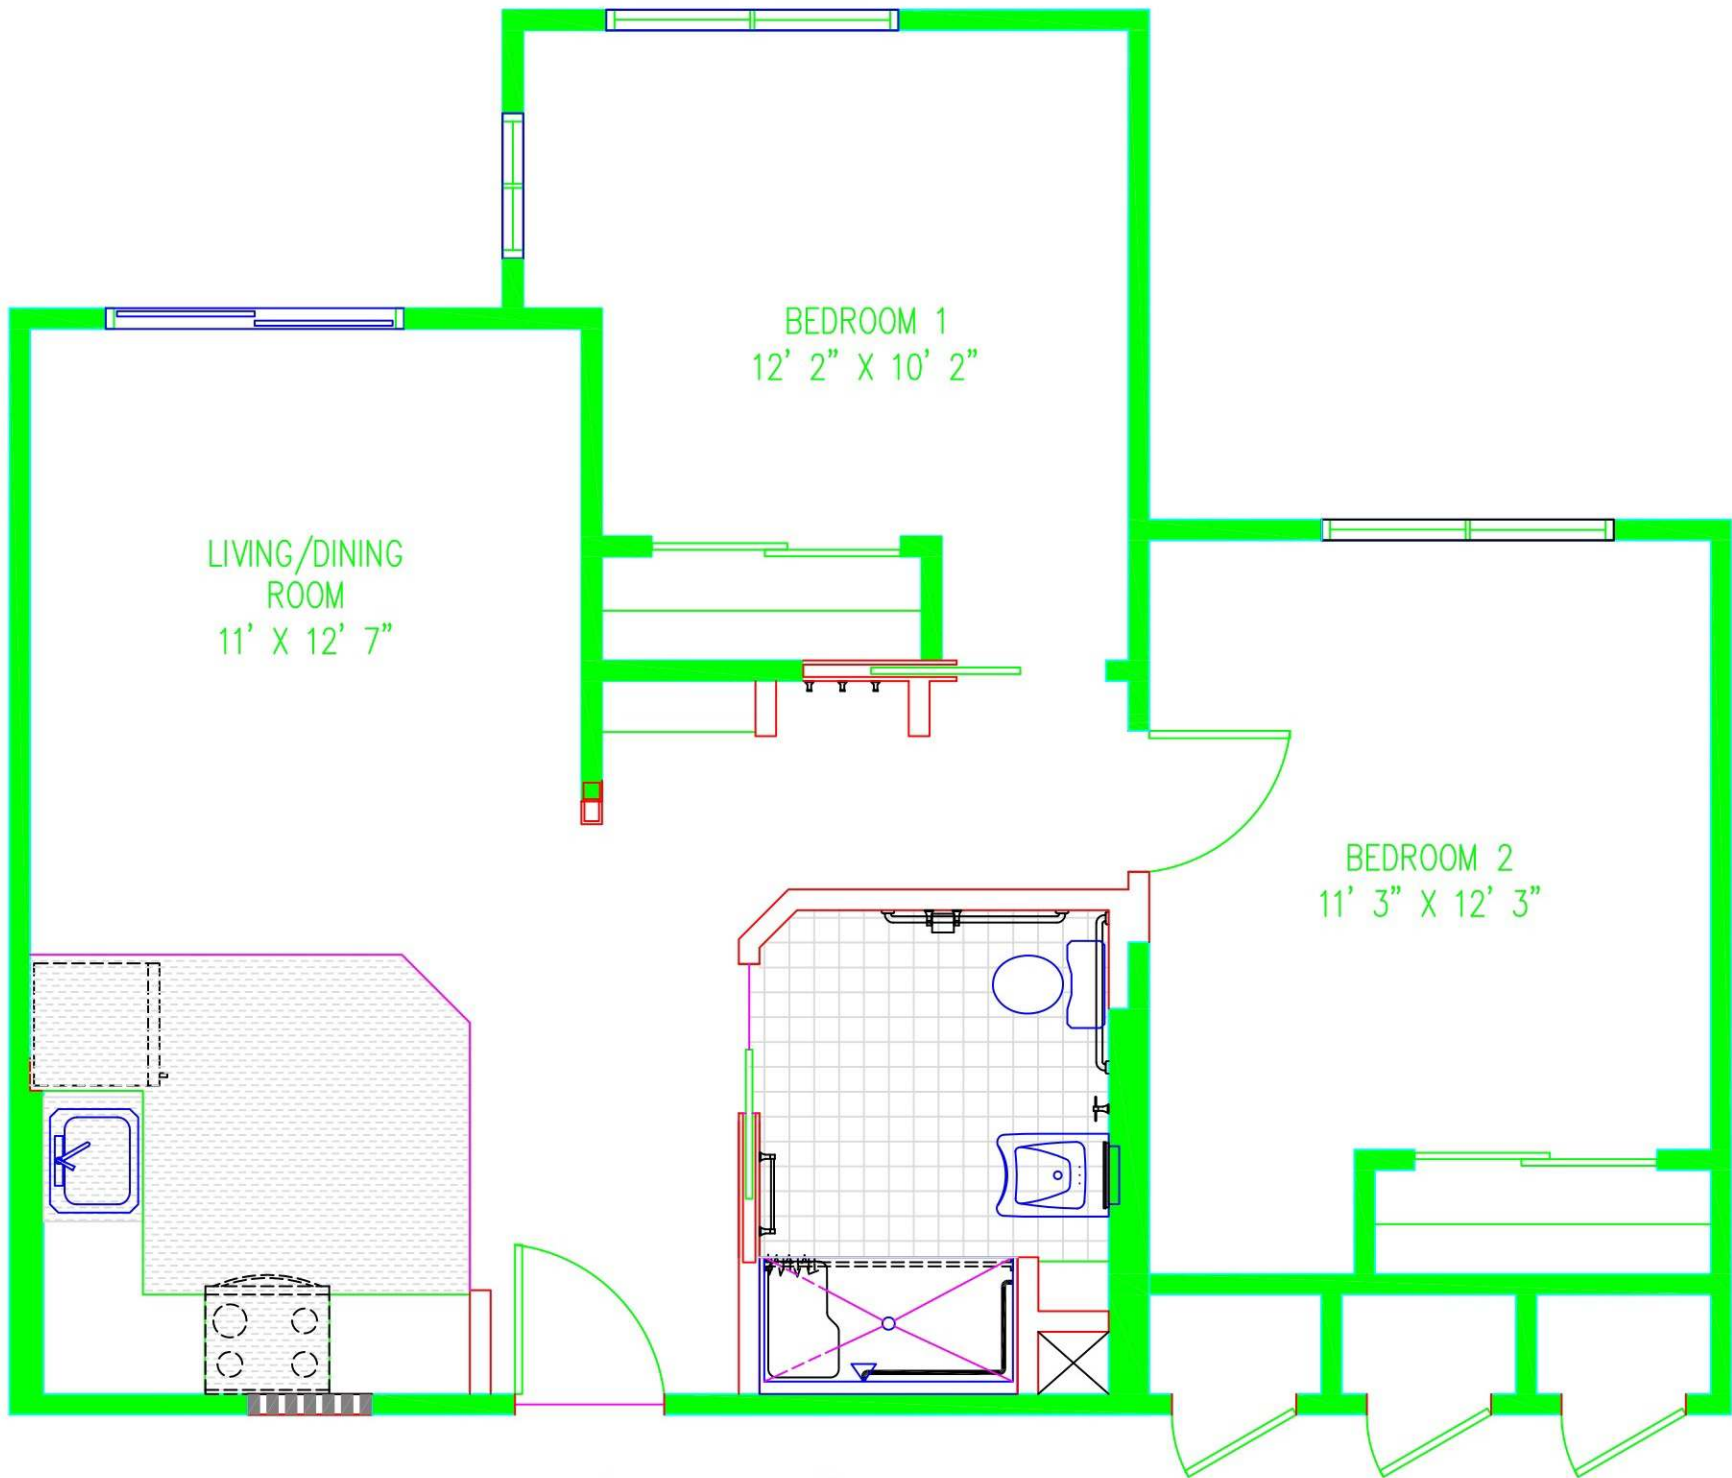

UNIT 1 (1 BED 1BATH)

UNIT 1H DISABLED (1BED 1BATH)

BEDROOM 1
12' 2" X 10' 2"

LIVING/DINING
ROOM
11' X 14' 5"

BEDROOM 2
11' 3 X 12' 3"

UNIT 2 (2 BED 1 BATH)

UNIT 2H DISABLED (2 BED 1 BATH)