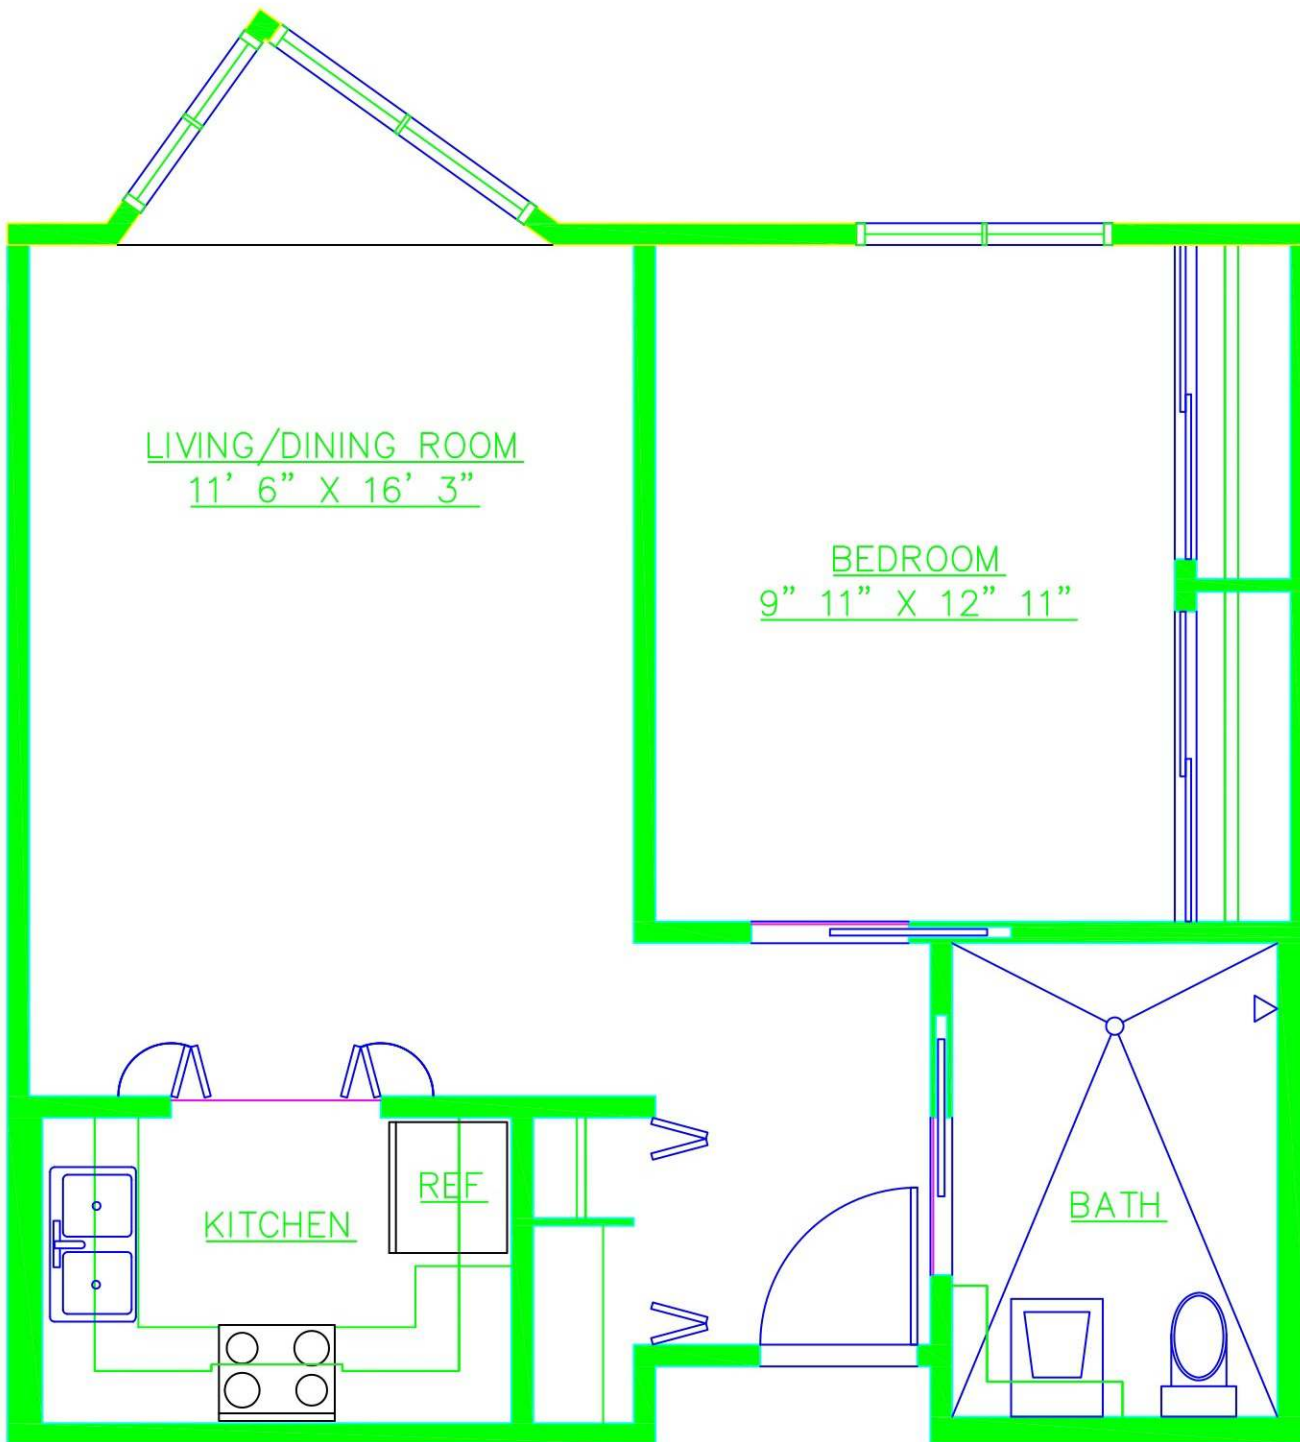

LIVING/DINING ROOM  
12' 6" X 16' 1"

BEDROOM  
11' 2" X 13' 4"

UNIT 1B - 135

LIVING/DINING ROOM  
12' 6" X 16' 1"

BEDROOM  
11' 2" X 13' 4"

KITCHEN

REF

BATH

STORAGE

UNIT 1B

LIVING/DINING ROOM  
11' 6" X 16' 3"

BEDROOM  
9' 11" X 12' 11"

KITCHEN

REF

BATH

UNIT 1H

LIVING/DINING ROOM  
11' 11" X 16' 4"

BEDROOM  
8' 8" X 10' 7"

MASTER BEDROOM  
10' 1" X 14' 5"

KITCHEN

REF

STORAGE

BATH

UNIT 2B

LIVING/DINING ROOM  
11' 11" X 16' 4"

BEDROOM  
8' 8" X 10' 7"

MASTER BEDROOM  
10' 1" X 14' 5"

KITCHEN

REF

STORAGE

BATH

UNIT 2H