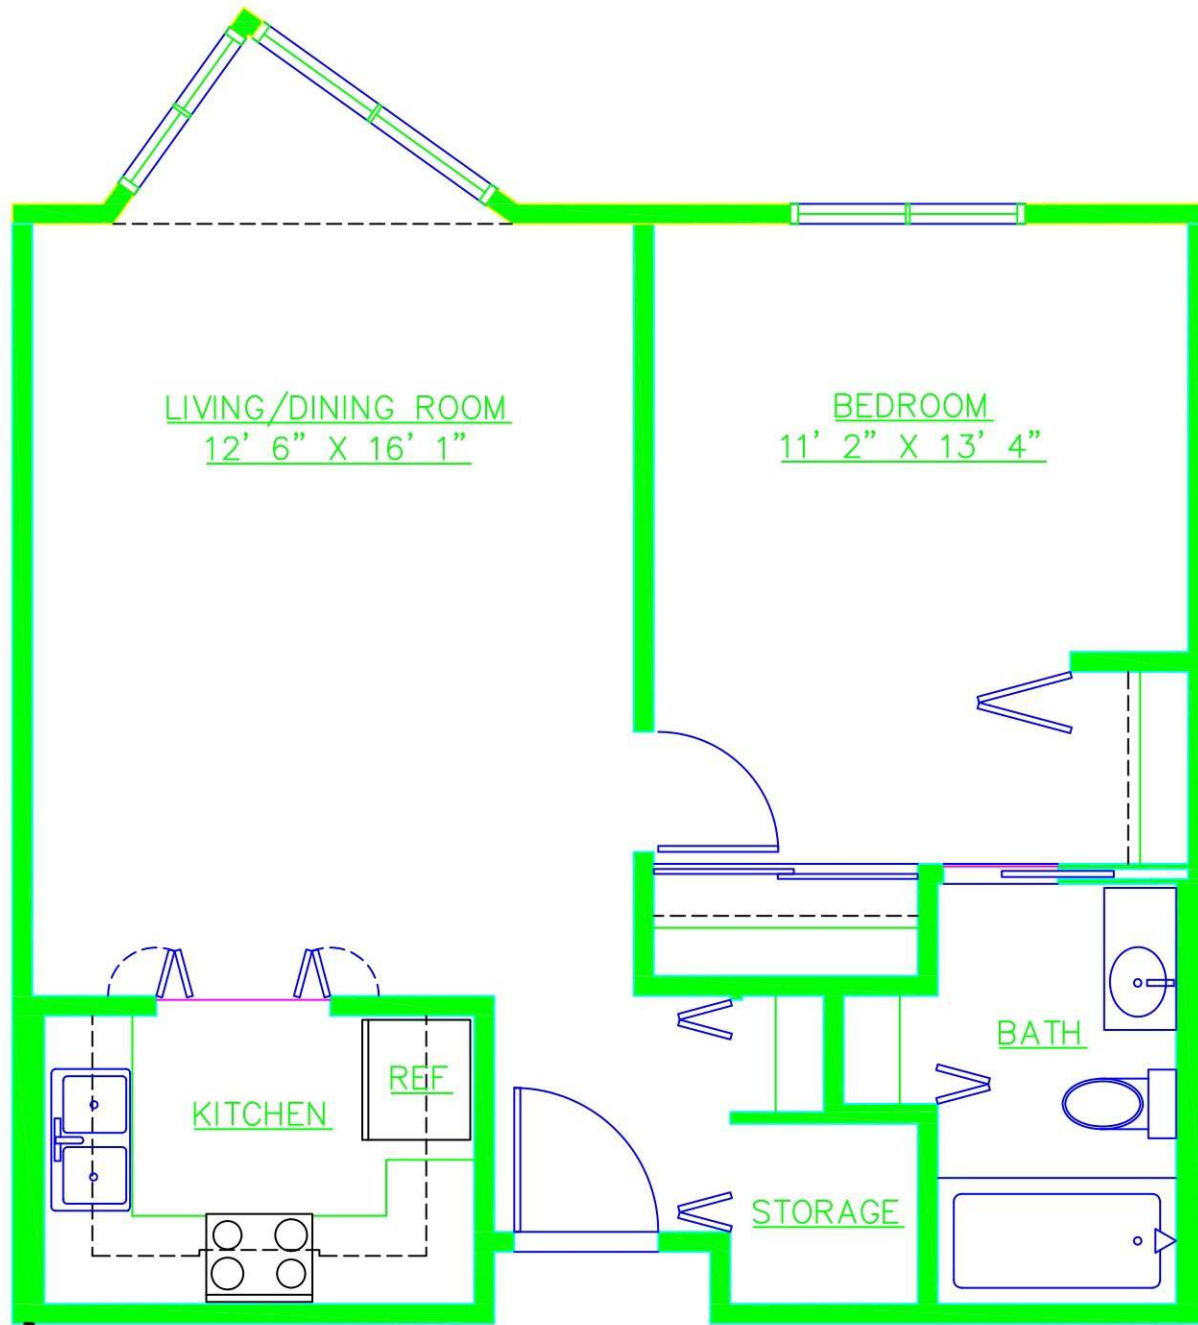

LIVING/DINING ROOM  
12' 6" X 16' 1"

BEDROOM  
11' 2" X 13' 4"

UNIT 1B - 135

LIVING/DINING ROOM  
12' 6" X 16' 1"

BEDROOM  
11' 2" X 13' 4"

KITCHEN

REF

BATH

STORAGE

UNIT 1B

LIVING/DINING ROOM  
11' 6" X 16' 3"

BEDROOM  
9' 11" X 12' 11"

KITCHEN

REF

BATH

UNIT 1H

LIVING/DINING ROOM  
11' 11" X 16' 4"

BEDROOM  
8' 8" X 10' 7"

MASTER BEDROOM  
10' 1" X 14' 5"

KITCHEN

REF

STORAGE

BATH

UNIT 2B

LIVING/DINING ROOM  
11' 11" X 16' 4"

BEDROOM  
8' 8" X 10' 7"

MASTER BEDROOM  
10' 1" X 14' 5"

KITCHEN

REF

STORAGE

BATH

UNIT 2H