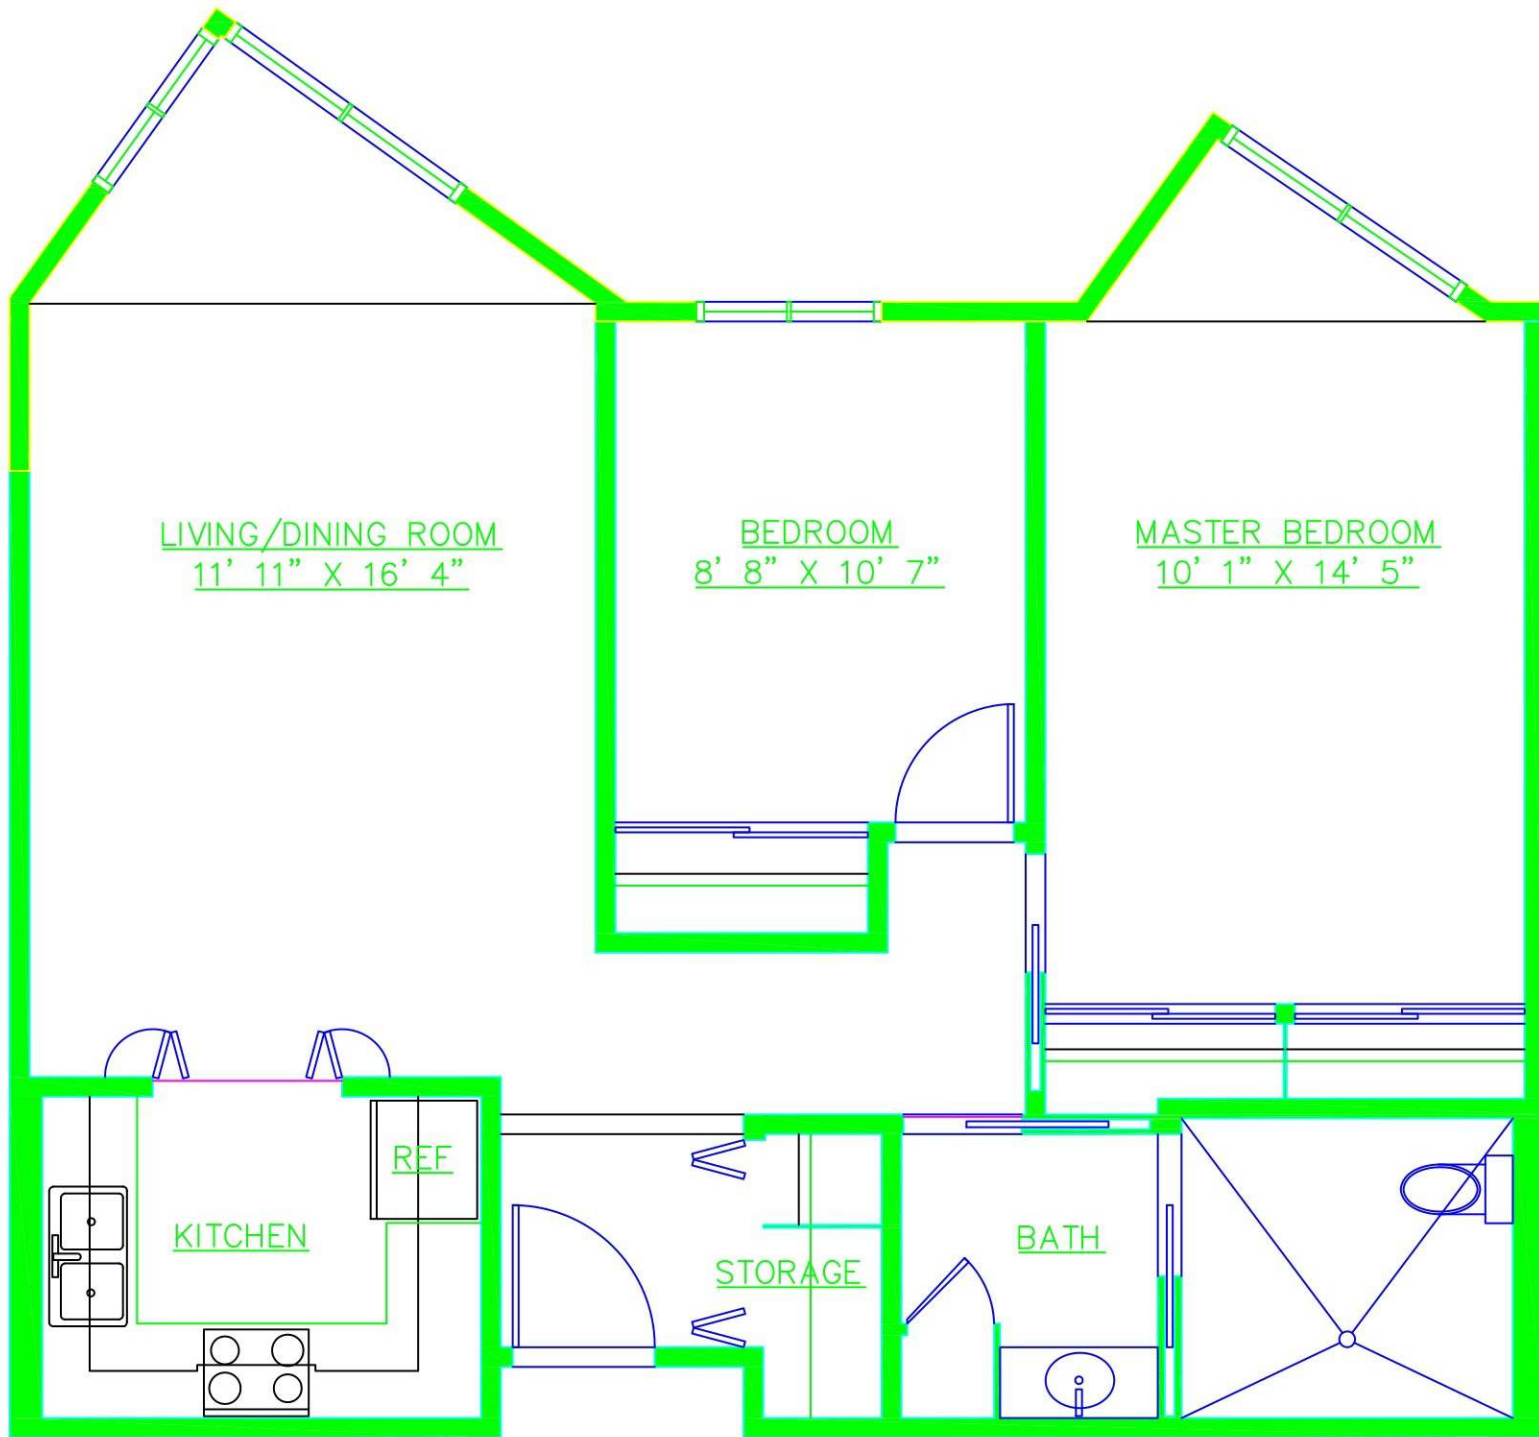

LIVING/DINING ROOM  
12' 6" X 16' 1"

BEDROOM  
11' 2" X 13' 4"

UNIT 1B - 135

LIVING/DINING ROOM  
12' 6" X 16' 1"

BEDROOM  
11' 2" X 13' 4"

KITCHEN

REF

BATH

STORAGE

UNIT 1B

LIVING/DINING ROOM  
11' 6" X 16' 3"

BEDROOM  
9' 11" X 12' 11"

KITCHEN

REF

BATH

UNIT 1H

LIVING/DINING ROOM  
11' 11" X 16' 4"

BEDROOM  
8' 8" X 10' 7"

MASTER BEDROOM  
10' 1" X 14' 5"

KITCHEN

REF

STORAGE

BATH

UNIT 2B

LIVING/DINING ROOM  
11' 11" X 16' 4"

BEDROOM  
8' 8" X 10' 7"

MASTER BEDROOM  
10' 1" X 14' 5"

KITCHEN

REF

STORAGE

BATH

UNIT 2H