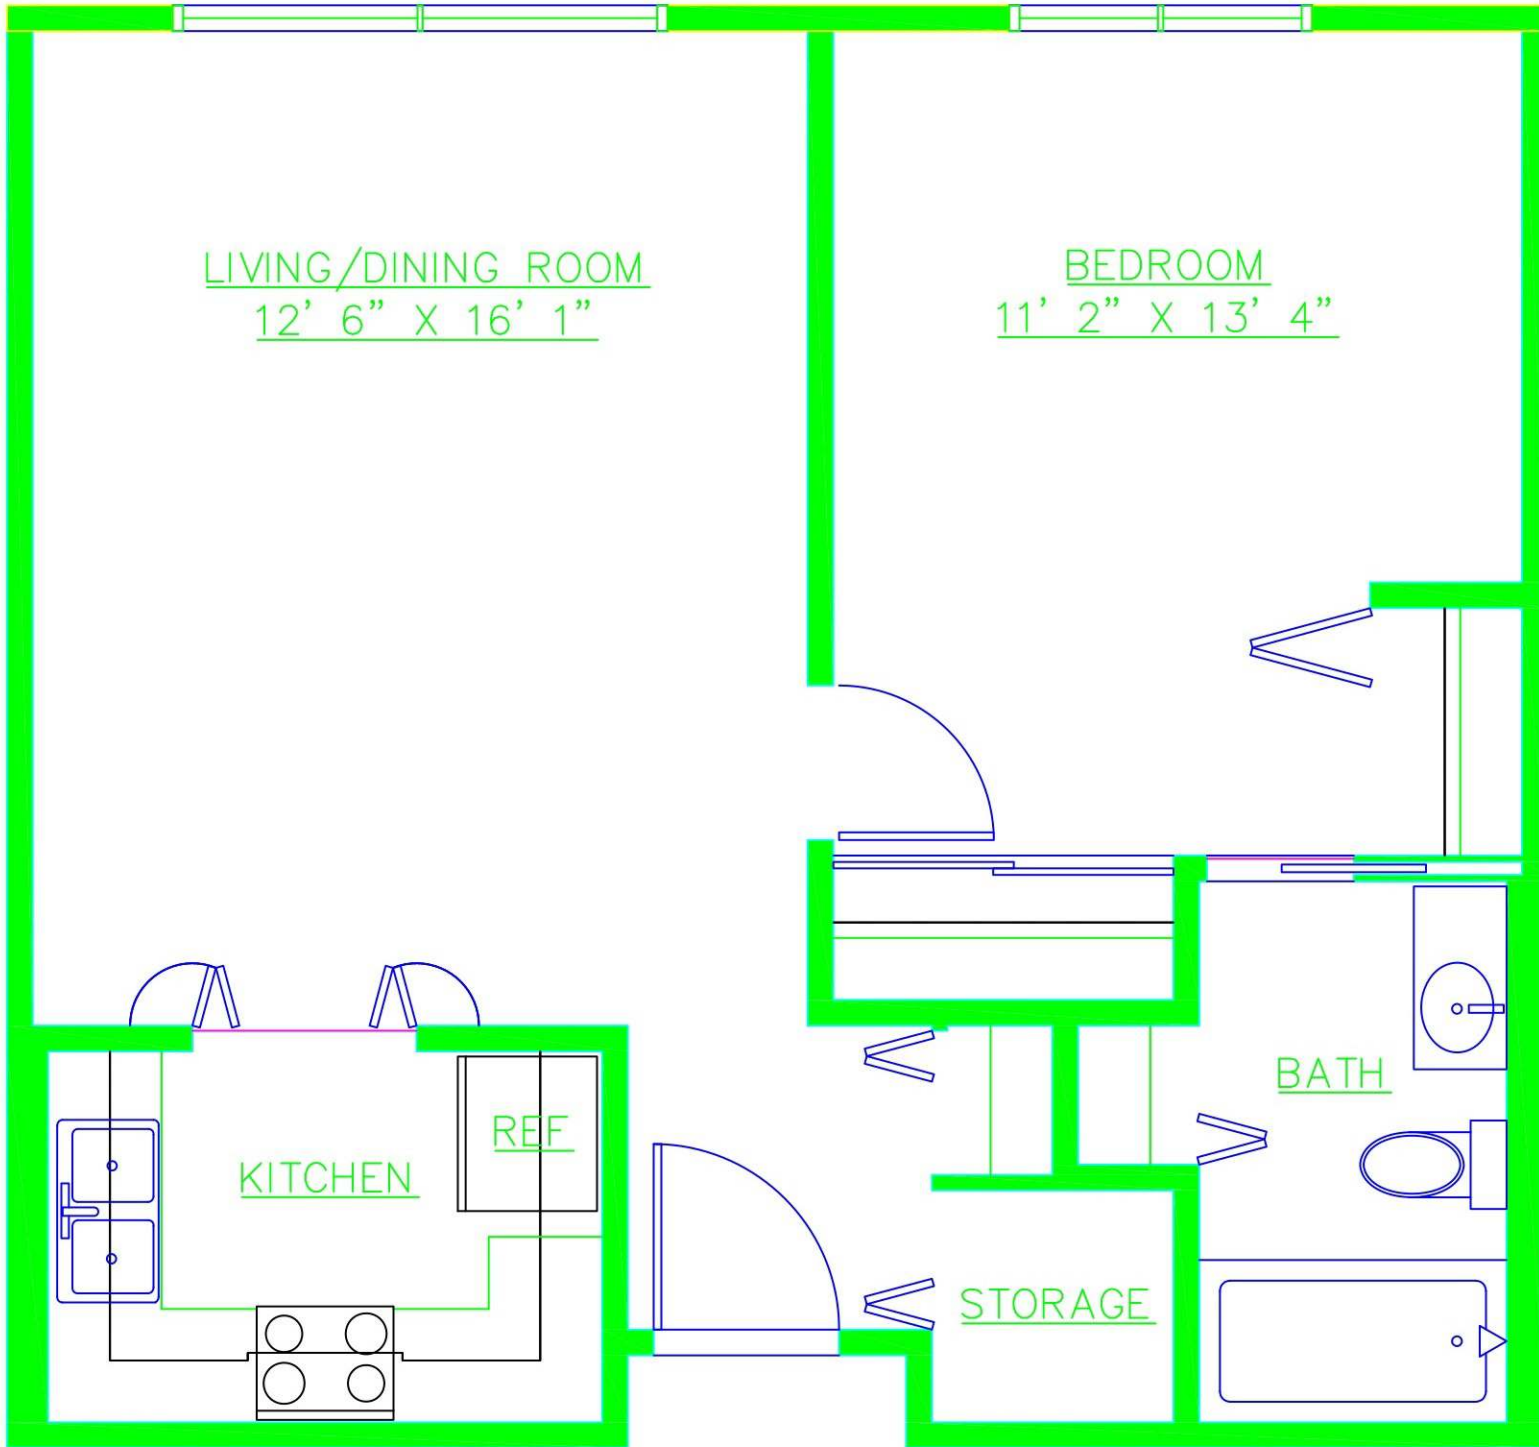

LIVING/DINING ROOM  
12' 6" X 16' 1"

BEDROOM  
11' 2" X 13' 4"

UNIT 1B - 135

LIVING/DINING ROOM  
12' 6" X 16' 1"

BEDROOM  
11' 2" X 13' 4"

KITCHEN

REF

BATH

STORAGE

UNIT 1B

LIVING/DINING ROOM  
11' 6" X 16' 3"

BEDROOM  
9' 11" X 12' 11"

KITCHEN

REF

BATH

UNIT 1H

LIVING/DINING ROOM  
11' 11" X 16' 4"

BEDROOM  
8' 8" X 10' 7"

MASTER BEDROOM  
10' 1" X 14' 5"

KITCHEN

REF

STORAGE

BATH

UNIT 2B

LIVING/DINING ROOM  
11' 11" X 16' 4"

BEDROOM  
8' 8" X 10' 7"

MASTER BEDROOM  
10' 1" X 14' 5"

KITCHEN

REF

STORAGE

BATH

UNIT 2H