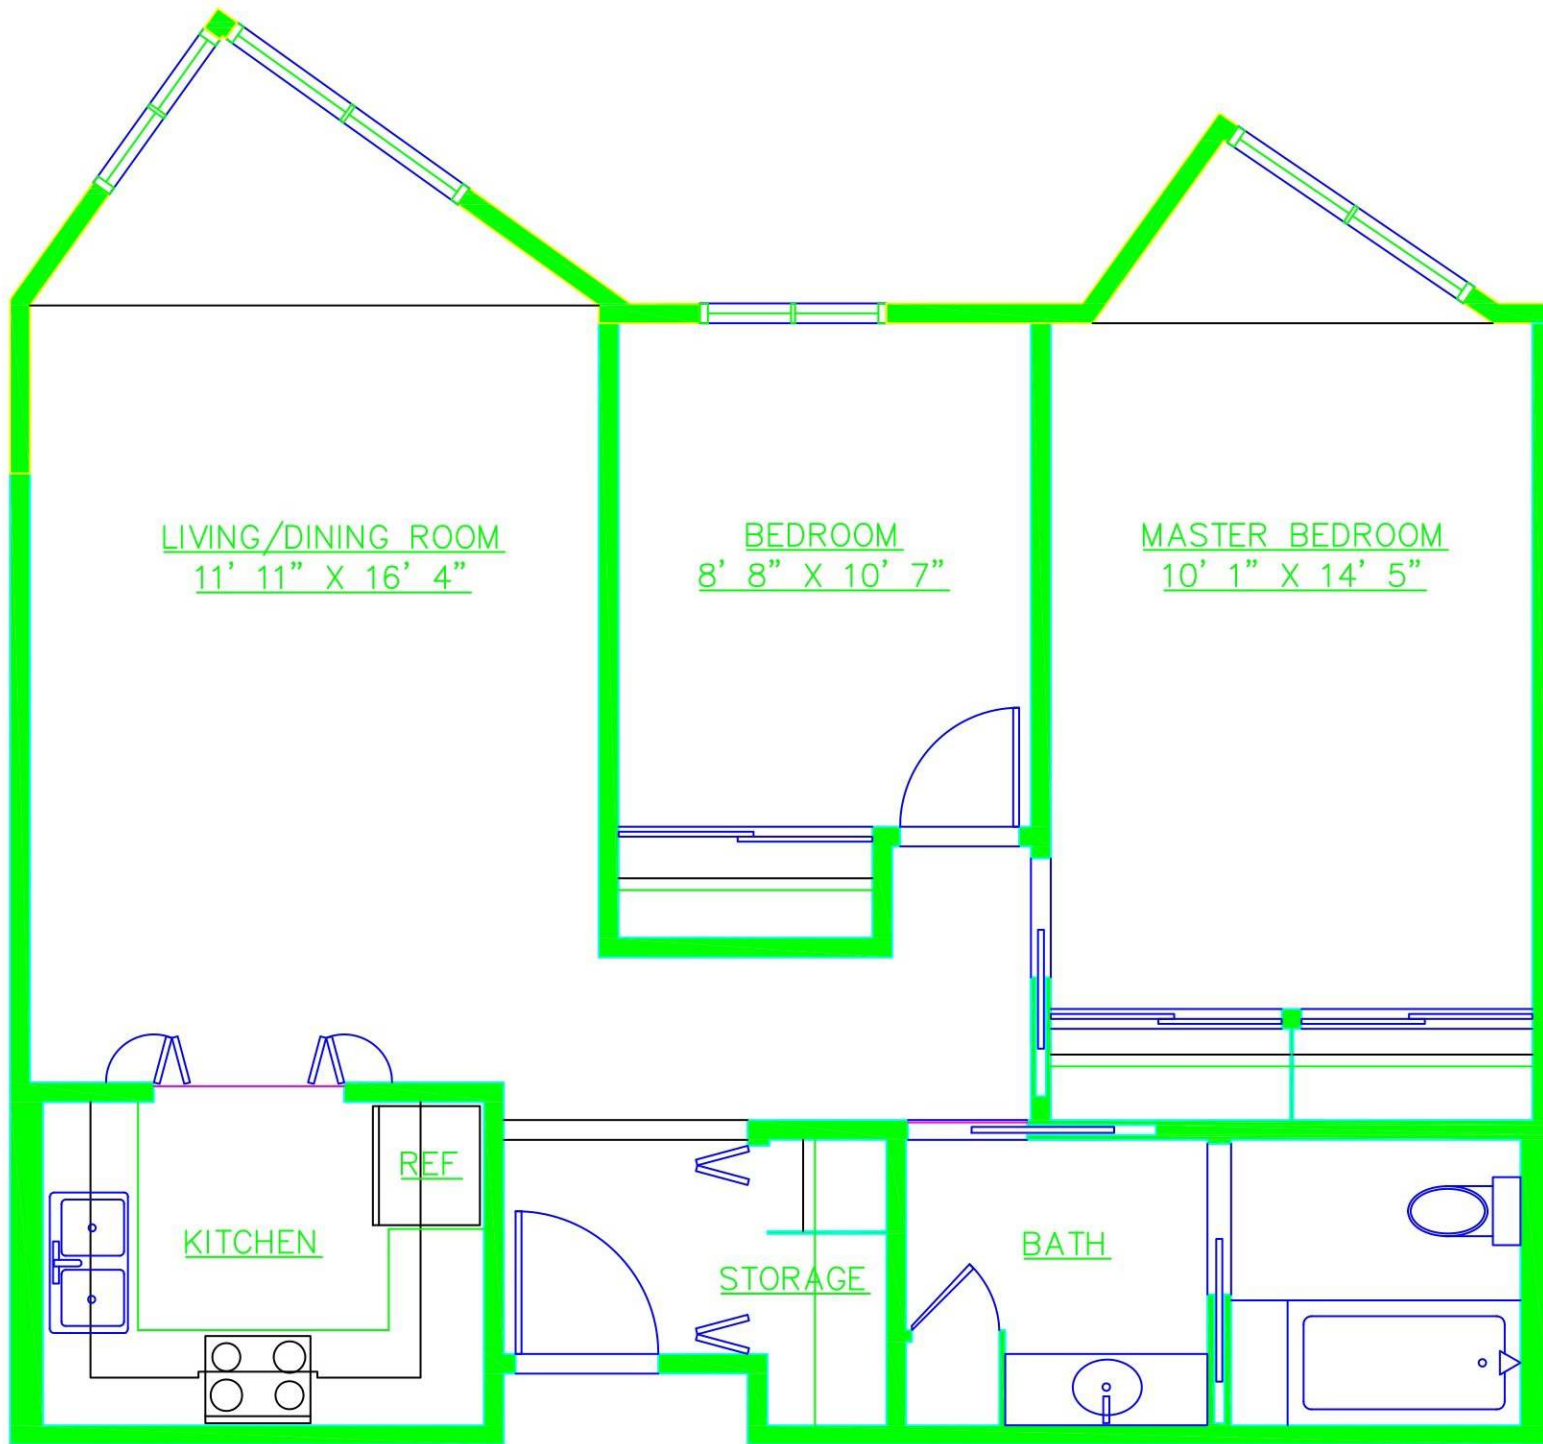

LIVING/DINING ROOM  
12' 6" X 16' 1"

BEDROOM  
11' 2" X 13' 4"

UNIT 1B - 135

LIVING/DINING ROOM  
12' 6" X 16' 1"

BEDROOM  
11' 2" X 13' 4"

KITCHEN

REF

BATH

STORAGE

UNIT 1B

LIVING/DINING ROOM  
11' 6" X 16' 3"

BEDROOM  
9' 11" X 12' 11"

KITCHEN

REF

BATH

UNIT 1H

LIVING/DINING ROOM  
11' 11" X 16' 4"

BEDROOM  
8' 8" X 10' 7"

MASTER BEDROOM  
10' 1" X 14' 5"

KITCHEN

REF

STORAGE

BATH

UNIT 2B

LIVING/DINING ROOM  
11' 11" X 16' 4"

BEDROOM  
8' 8" X 10' 7"

MASTER BEDROOM  
10' 1" X 14' 5"

KITCHEN

REF

STORAGE

BATH

UNIT 2H