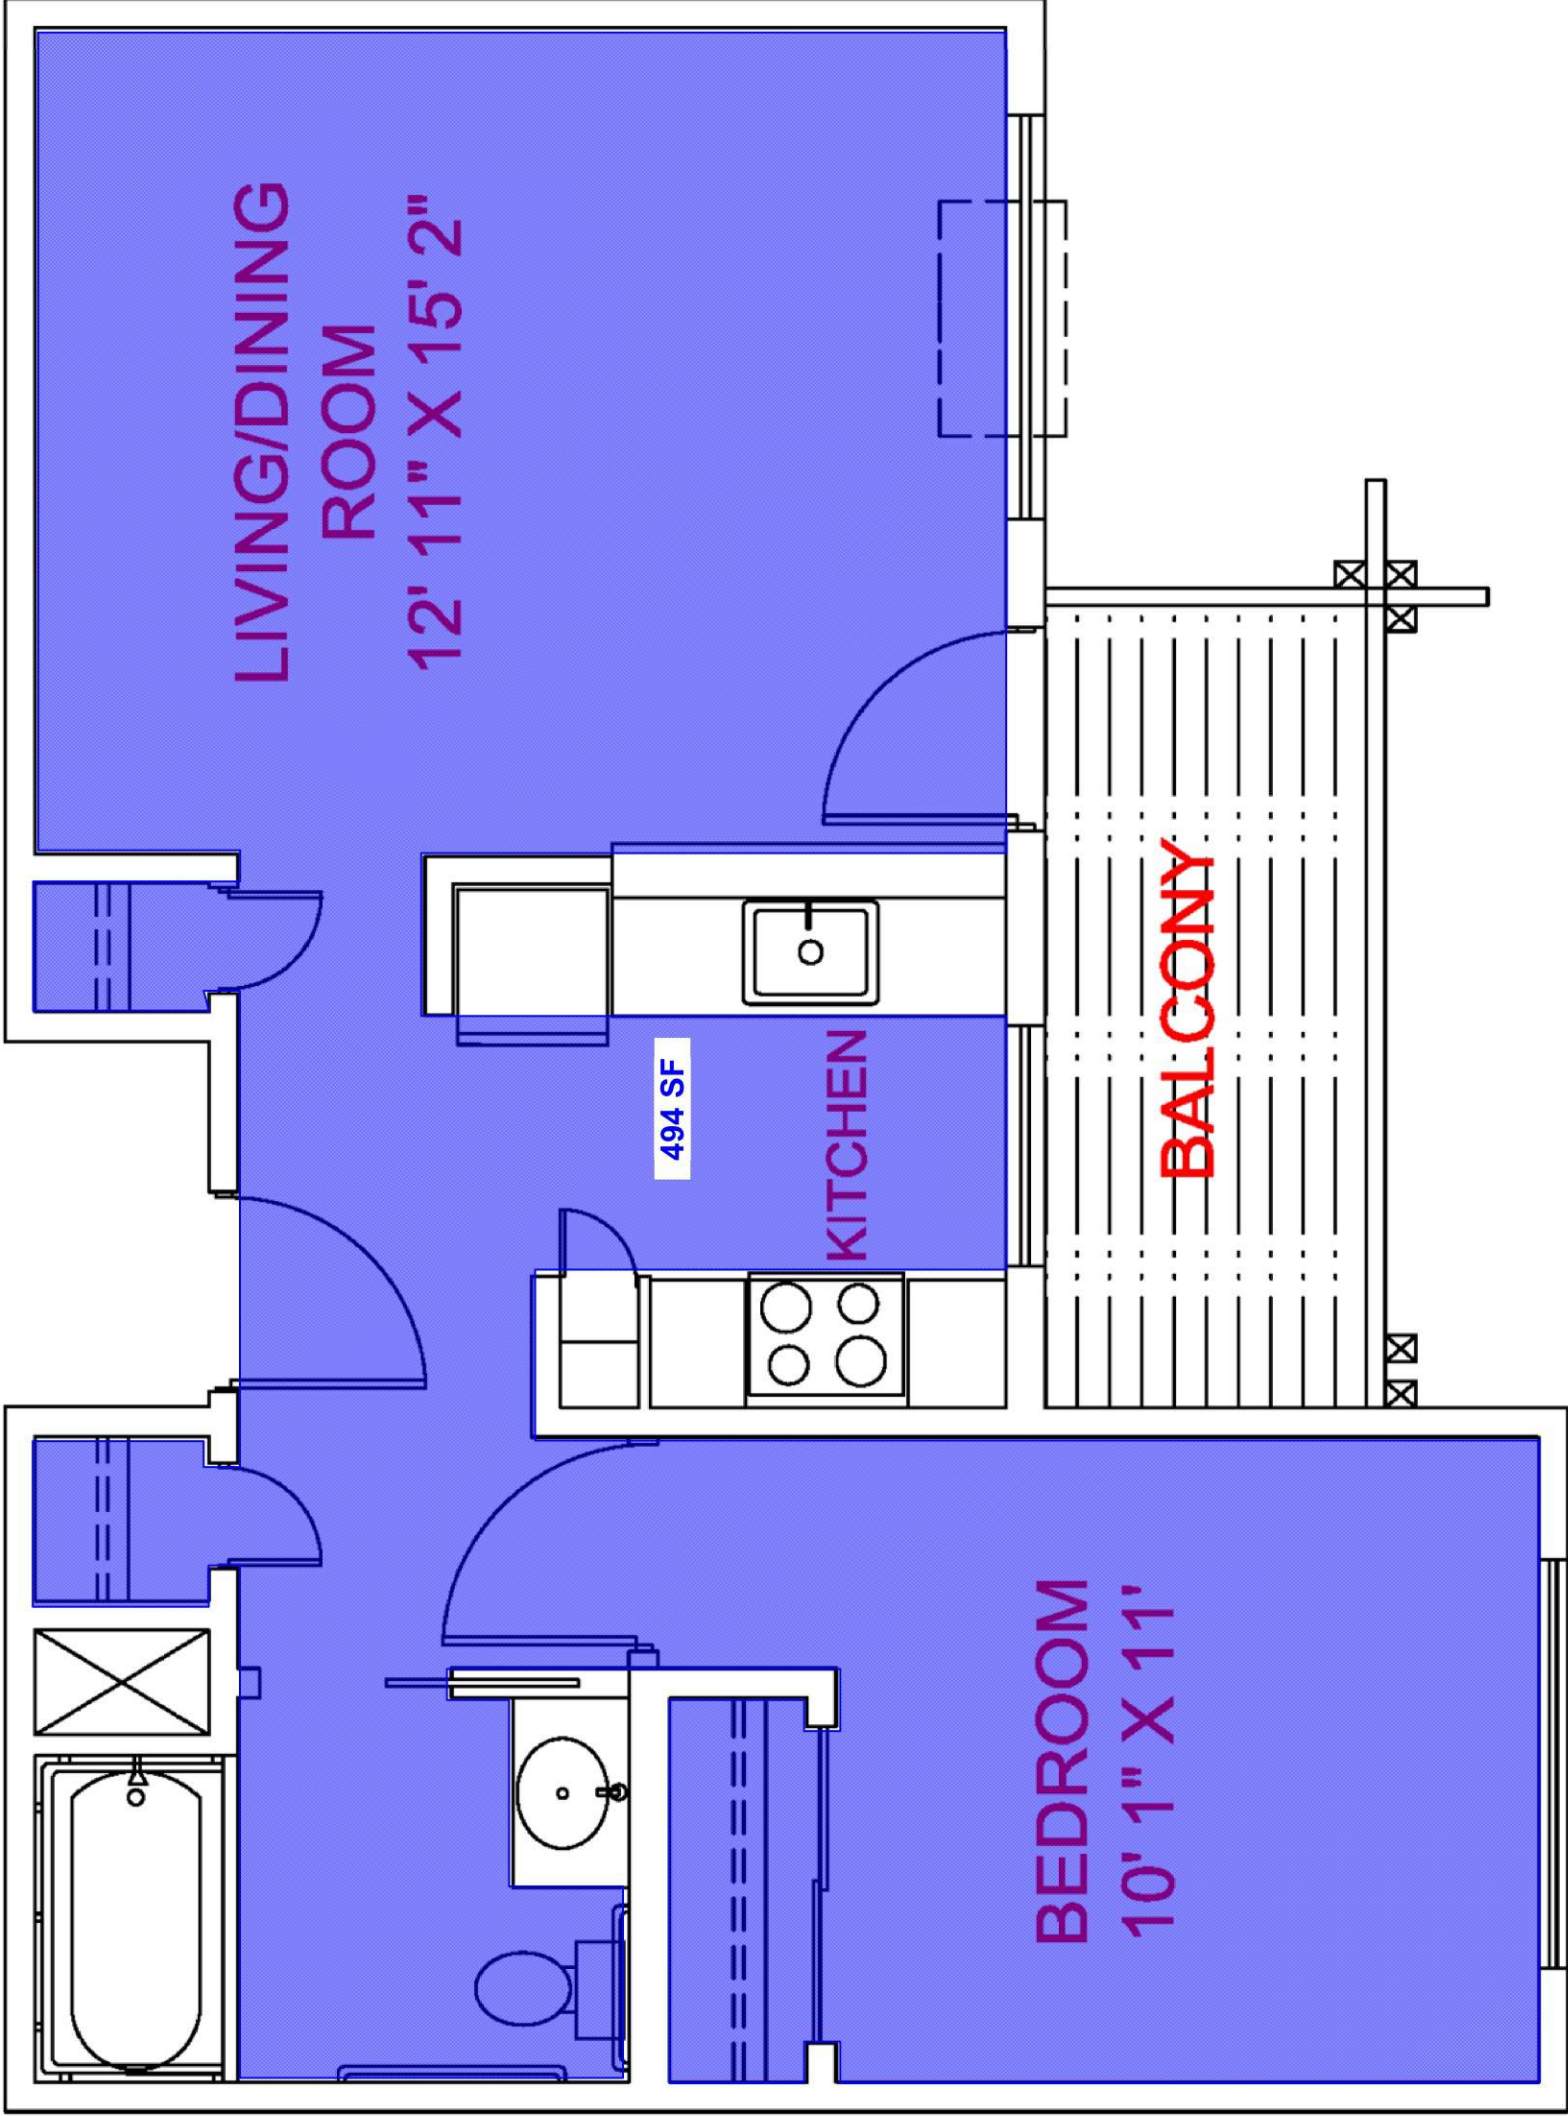

**BEDROOM**  
10' 1" X 11'

**KITCHEN**

**LIVING/DINING**  
**ROOM**  
12' 11" X 15' 2"

**BALCONY**

**1 BEDROOM CORNER UNIT**

**1 BEDROOM UNIT  
OVER COMMUNITY ROOM**

**1 BEDROOM UNIT WITH SHARED BALCONY**

**KITCHEN**

**LIVING/DINING  
ROOM  
11' 5" X 16' 10"**

**BEDROOM  
10' X 10' 11"**

**BALCONY**

**1 BEDROOM UNIT WITH SINGLE BALCONY**

**2 BEDROOM UNIT WITH ROLL IN SHOWER**

**1 BEDROOM CORNER UNIT**

**1 BEDROOM UNIT  
OVER COMMUNITY ROOM**

**1 BEDROOM UNIT WITH SHARED BALCONY**

**1 BEDROOM UNIT WITH SINGLE BALCONY**

**2 BEDROOM UNIT WITH ROLL IN SHOWER**