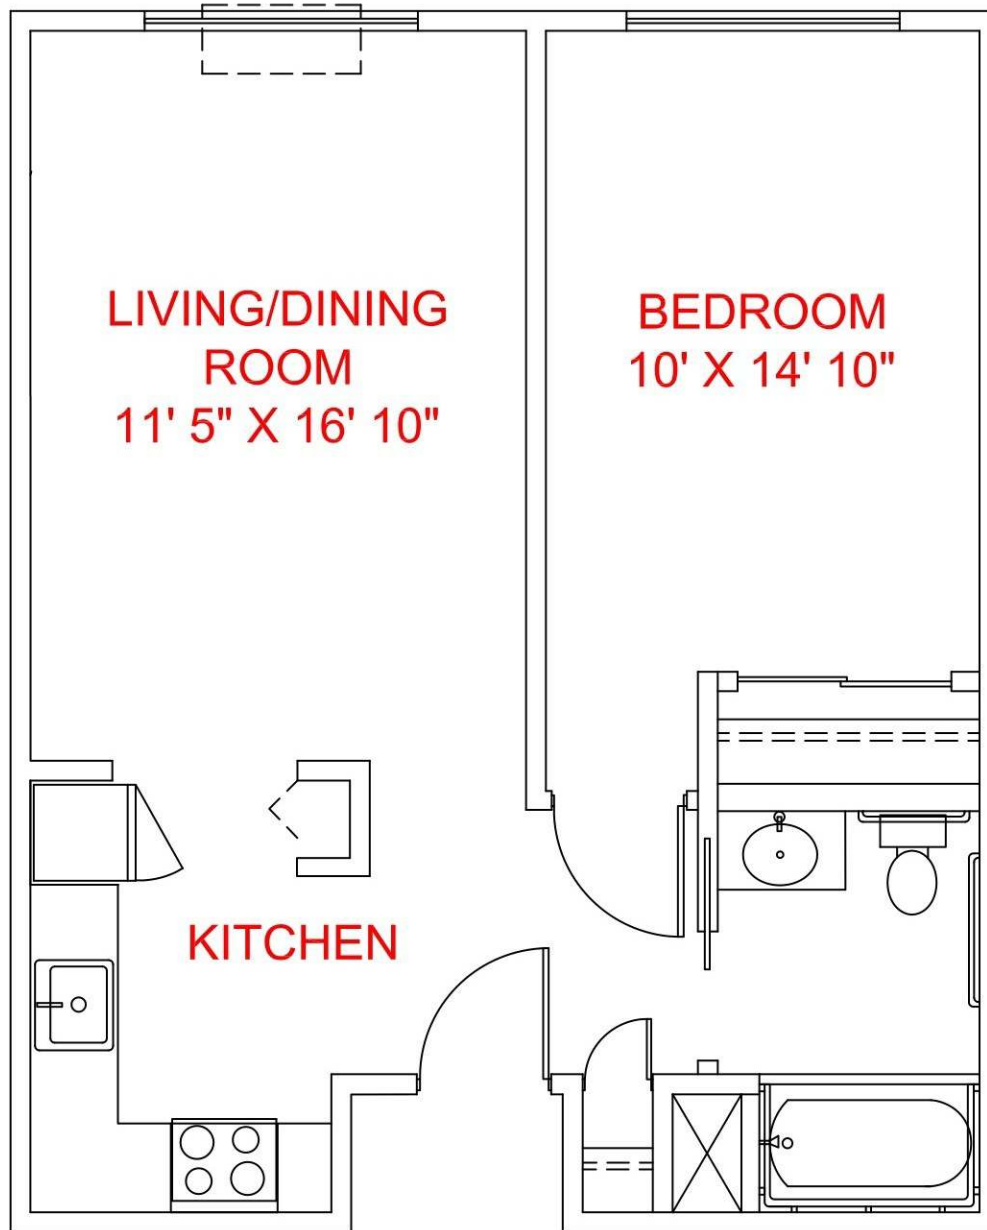

**BEDROOM**  
10' 1" X 11'

**KITCHEN**

**LIVING/DINING**  
**ROOM**  
12' 11" X 15' 2"

**BALCONY**

**1 BEDROOM CORNER UNIT**

**1 BEDROOM UNIT  
OVER COMMUNITY ROOM**

**1 BEDROOM UNIT WITH SHARED BALCONY**

**KITCHEN**

**LIVING/DINING  
ROOM  
11' 5" X 16' 10"**

**BEDROOM  
10' X 10' 11"**

**BALCONY**

**1 BEDROOM UNIT WITH SINGLE BALCONY**

**2 BEDROOM UNIT WITH ROLL IN SHOWER**

**1 BEDROOM CORNER UNIT**

**1 BEDROOM UNIT  
OVER COMMUNITY ROOM**

**1 BEDROOM UNIT WITH SHARED BALCONY**

**1 BEDROOM UNIT WITH SINGLE BALCONY**

**2 BEDROOM UNIT WITH ROLL IN SHOWER**