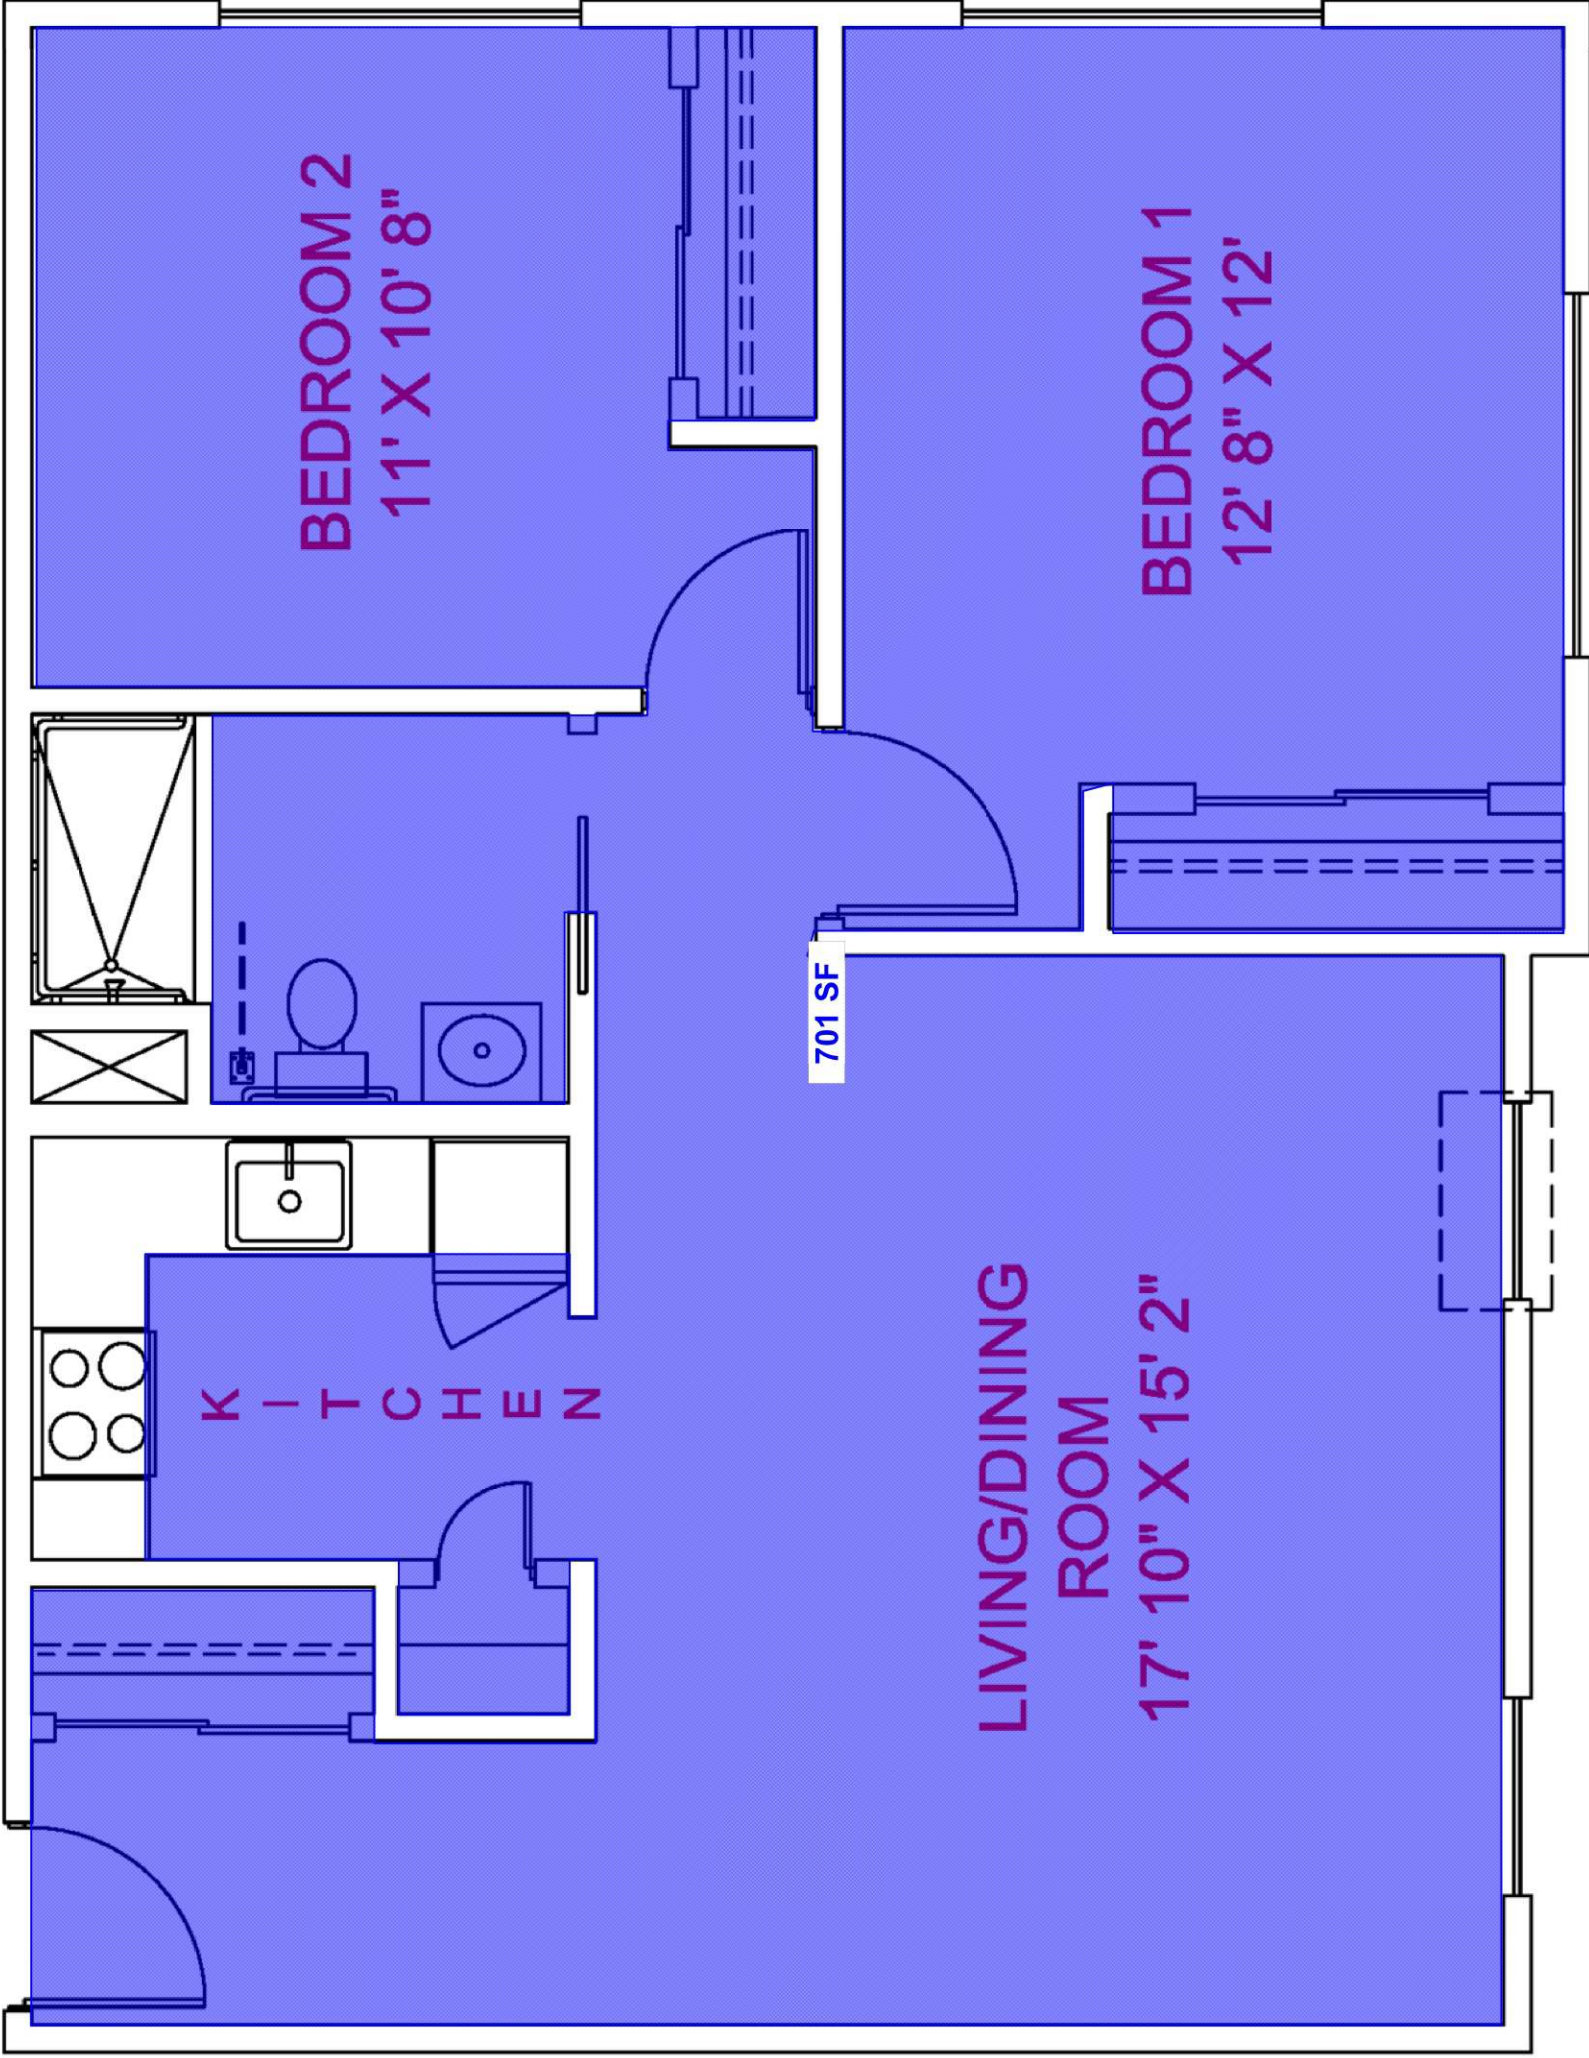

**BEDROOM**  
10' 1" X 11'

**KITCHEN**

**LIVING/DINING**  
**ROOM**  
12' 11" X 15' 2"

**BALCONY**

**1 BEDROOM CORNER UNIT**

**1 BEDROOM UNIT  
OVER COMMUNITY ROOM**

**1 BEDROOM UNIT WITH SHARED BALCONY**

**KITCHEN**

**LIVING/DINING  
ROOM  
11' 5" X 16' 10"**

**BEDROOM  
10' X 10' 11"**

**BALCONY**

**1 BEDROOM UNIT WITH SINGLE BALCONY**

**2 BEDROOM UNIT WITH ROLL IN SHOWER**

**1 BEDROOM CORNER UNIT**

**1 BEDROOM UNIT  
OVER COMMUNITY ROOM**

**1 BEDROOM UNIT WITH SHARED BALCONY**

**1 BEDROOM UNIT WITH SINGLE BALCONY**

**2 BEDROOM UNIT WITH ROLL IN SHOWER**