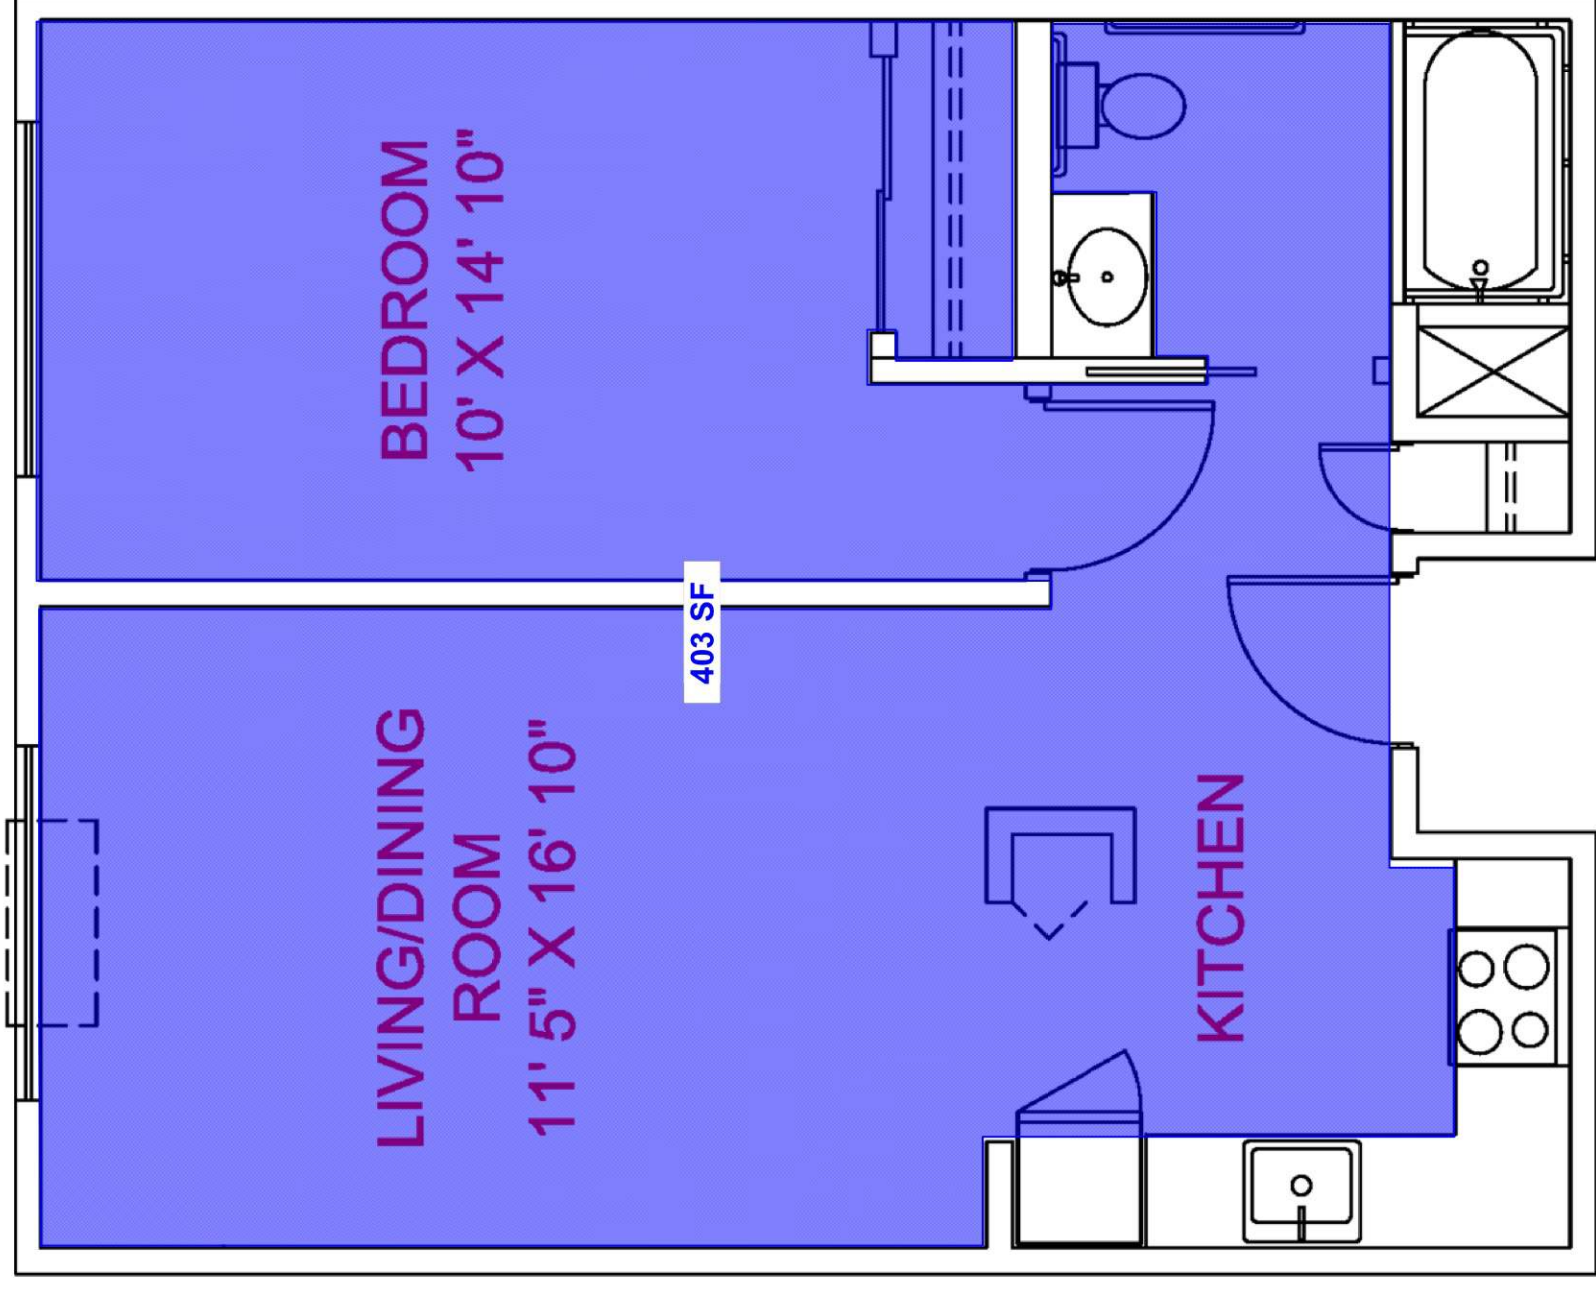

**BEDROOM**  
10' 1" X 11'

**KITCHEN**

**LIVING/DINING**  
**ROOM**  
12' 11" X 15' 2"

**BALCONY**

**1 BEDROOM CORNER UNIT**

**1 BEDROOM UNIT  
OVER COMMUNITY ROOM**

**1 BEDROOM UNIT WITH SHARED BALCONY**

**KITCHEN**

**LIVING/DINING  
ROOM  
11' 5" X 16' 10"**

**BEDROOM  
10' X 10' 11"**

**BALCONY**

**1 BEDROOM UNIT WITH SINGLE BALCONY**

**2 BEDROOM UNIT WITH ROLL IN SHOWER**

**1 BEDROOM CORNER UNIT**

**1 BEDROOM UNIT  
OVER COMMUNITY ROOM**

**1 BEDROOM UNIT WITH SHARED BALCONY**

**1 BEDROOM UNIT WITH SINGLE BALCONY**

**2 BEDROOM UNIT WITH ROLL IN SHOWER**