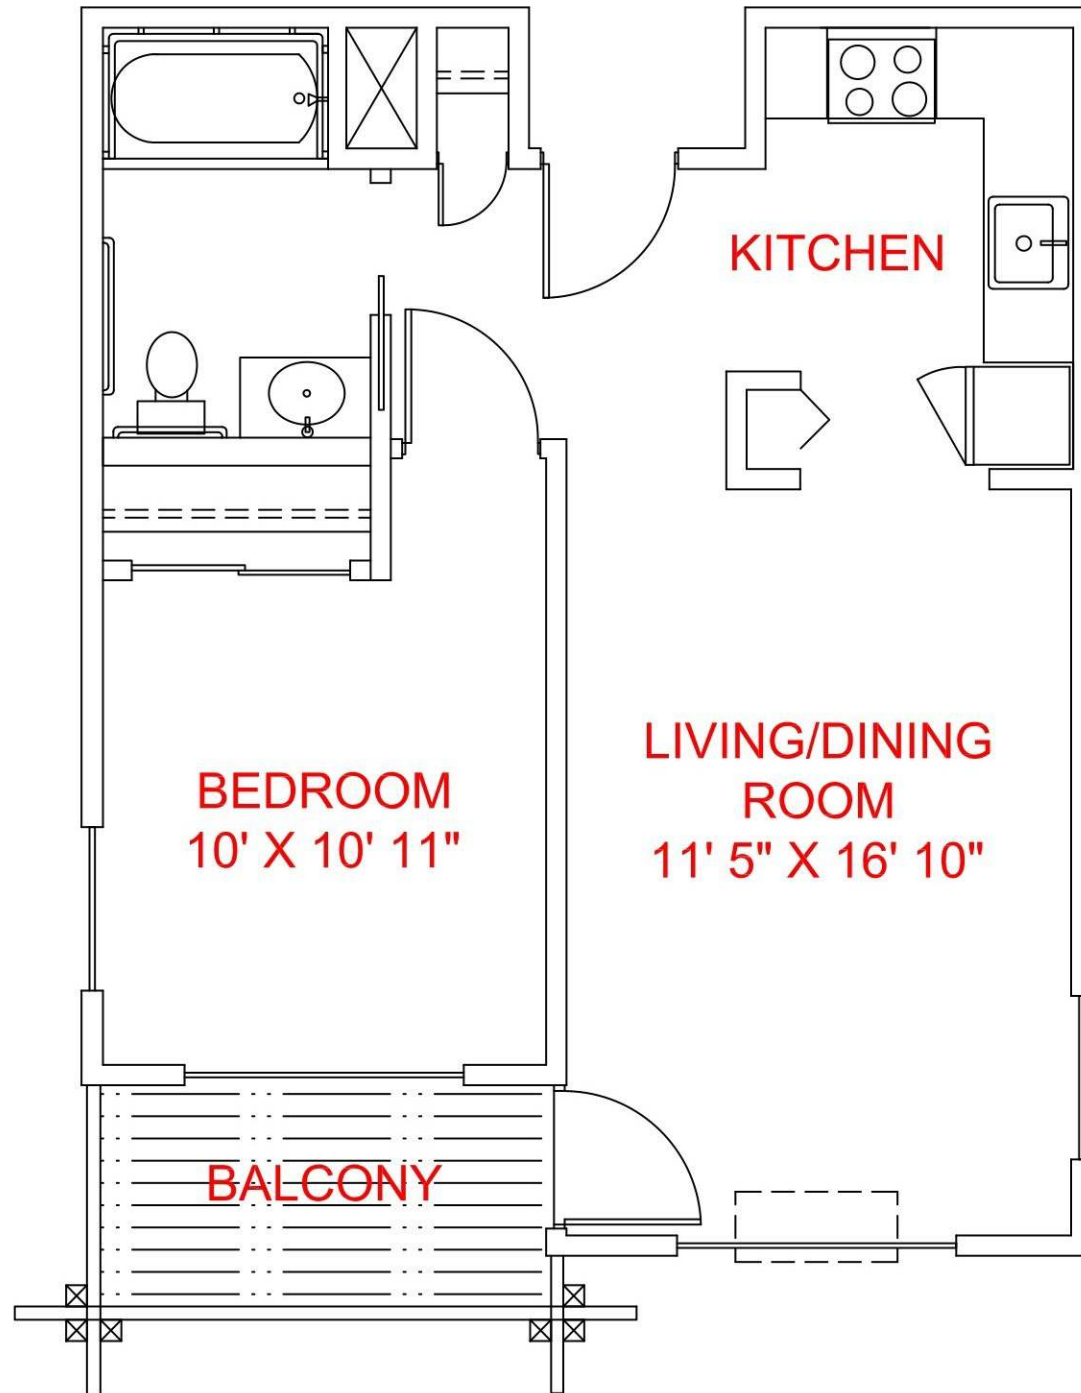

**BEDROOM**  
10' 1" X 11'

**KITCHEN**

**LIVING/DINING**  
**ROOM**  
12' 11" X 15' 2"

**BALCONY**

**1 BEDROOM CORNER UNIT**

**1 BEDROOM UNIT  
OVER COMMUNITY ROOM**

**1 BEDROOM UNIT WITH SHARED BALCONY**

**KITCHEN**

**LIVING/DINING  
ROOM  
11' 5" X 16' 10"**

**BEDROOM  
10' X 10' 11"**

**BALCONY**

**1 BEDROOM UNIT WITH SINGLE BALCONY**

**2 BEDROOM UNIT WITH ROLL IN SHOWER**

**1 BEDROOM CORNER UNIT**

**1 BEDROOM UNIT  
OVER COMMUNITY ROOM**

**1 BEDROOM UNIT WITH SHARED BALCONY**

**1 BEDROOM UNIT WITH SINGLE BALCONY**

**2 BEDROOM UNIT WITH ROLL IN SHOWER**