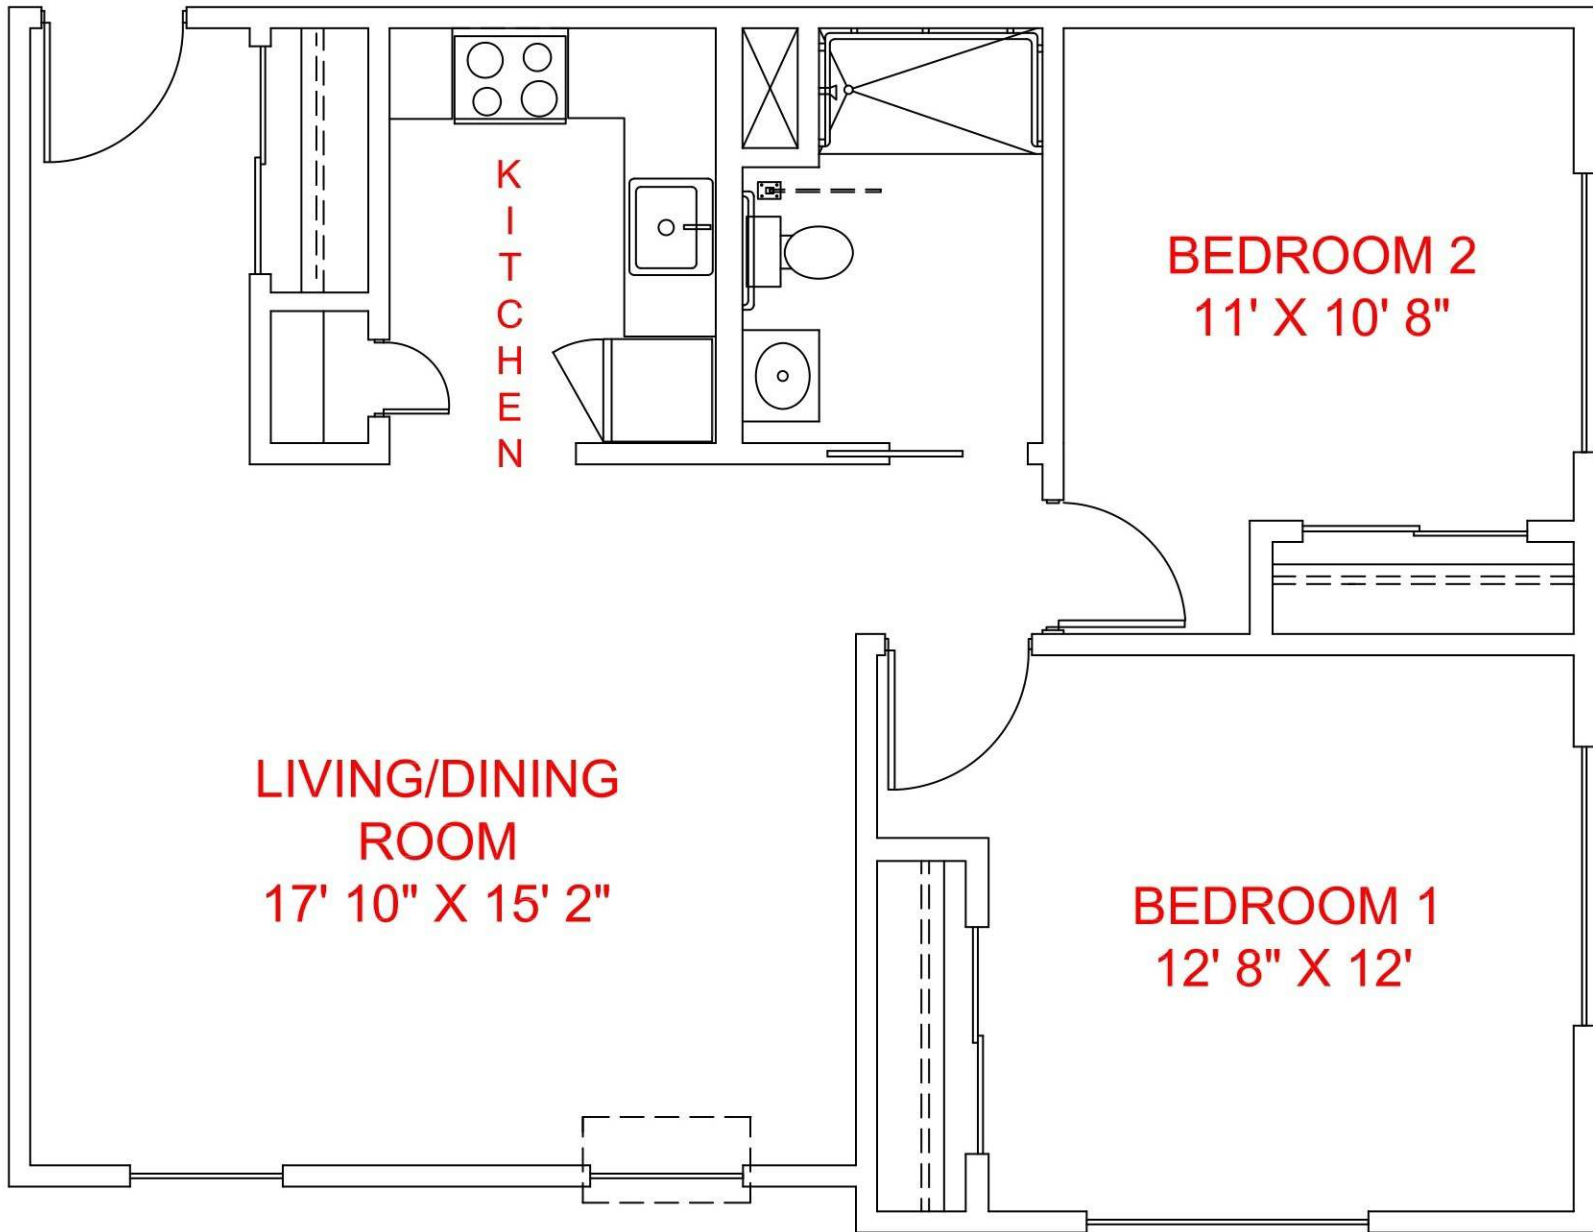

**BEDROOM**  
10' 1" X 11'

**KITCHEN**

**LIVING/DINING**  
**ROOM**  
12' 11" X 15' 2"

**BALCONY**

**1 BEDROOM CORNER UNIT**

**1 BEDROOM UNIT  
OVER COMMUNITY ROOM**

**1 BEDROOM UNIT WITH SHARED BALCONY**

**KITCHEN**

**LIVING/DINING  
ROOM  
11' 5" X 16' 10"**

**BEDROOM  
10' X 10' 11"**

**BALCONY**

**1 BEDROOM UNIT WITH SINGLE BALCONY**

**2 BEDROOM UNIT WITH ROLL IN SHOWER**

**1 BEDROOM CORNER UNIT**

**1 BEDROOM UNIT  
OVER COMMUNITY ROOM**

**1 BEDROOM UNIT WITH SHARED BALCONY**

**1 BEDROOM UNIT WITH SINGLE BALCONY**

**2 BEDROOM UNIT WITH ROLL IN SHOWER**